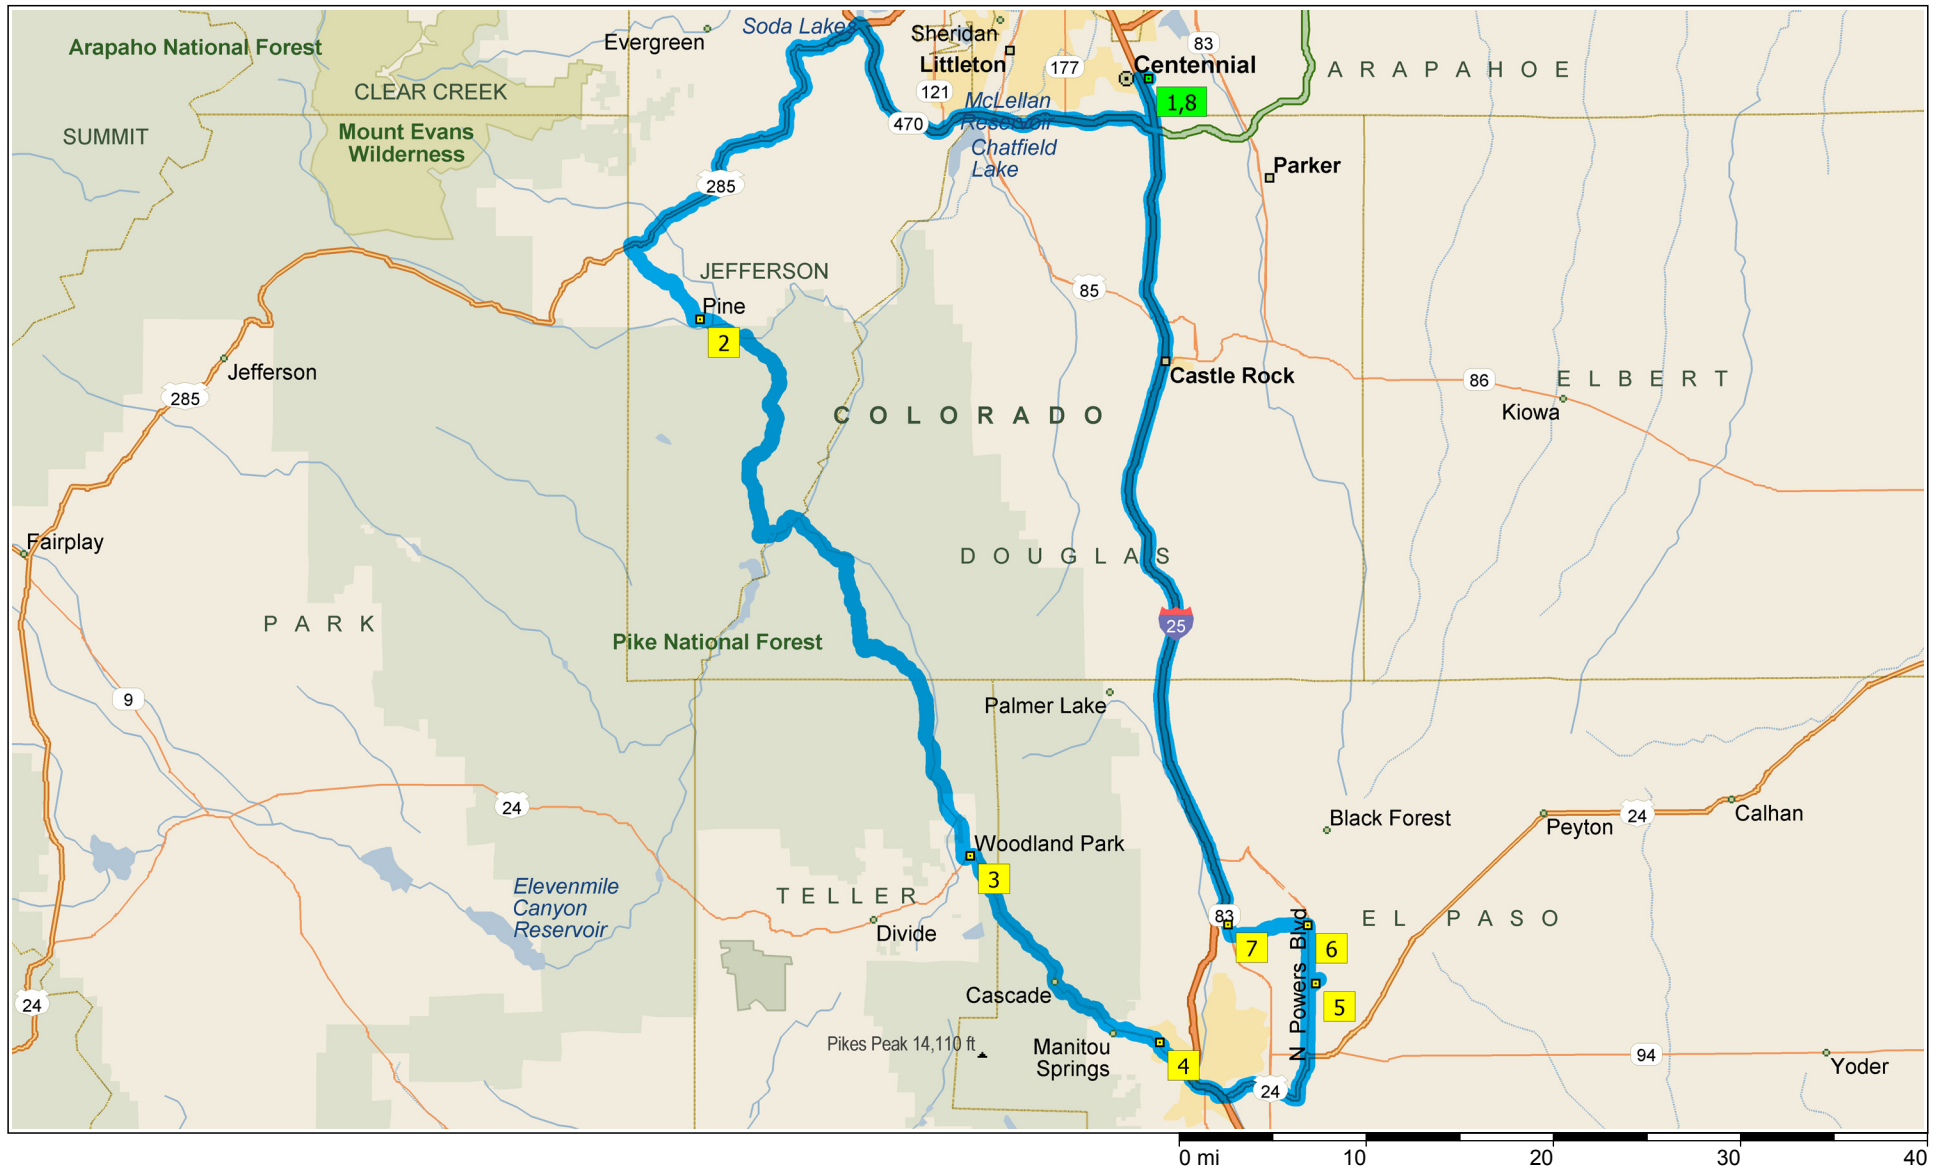

Dinner & A Ball Game Ride

Copyright © and (P) 1988–2008 Microsoft Corporation and/or its suppliers. All rights reserved. <http://www.microsoft.com/streets/>
Certain mapping and direction data © 2008 NAVTEQ. All rights reserved. The Data for areas of Canada includes information taken with permission from Canadian authorities, including: © Her Majesty the Queen in Right of Canada, © Queen's Printer for Ontario. NAVTEQ and NAVTEQ ON BOARD are trademarks of NAVTEQ. © 2008 Tele Atlas North America, Inc. All rights reserved. Tele Atlas and Tele Atlas North America are trademarks of Tele Atlas, Inc. © 2008 by Applied Geographic Systems. All rights reserved.