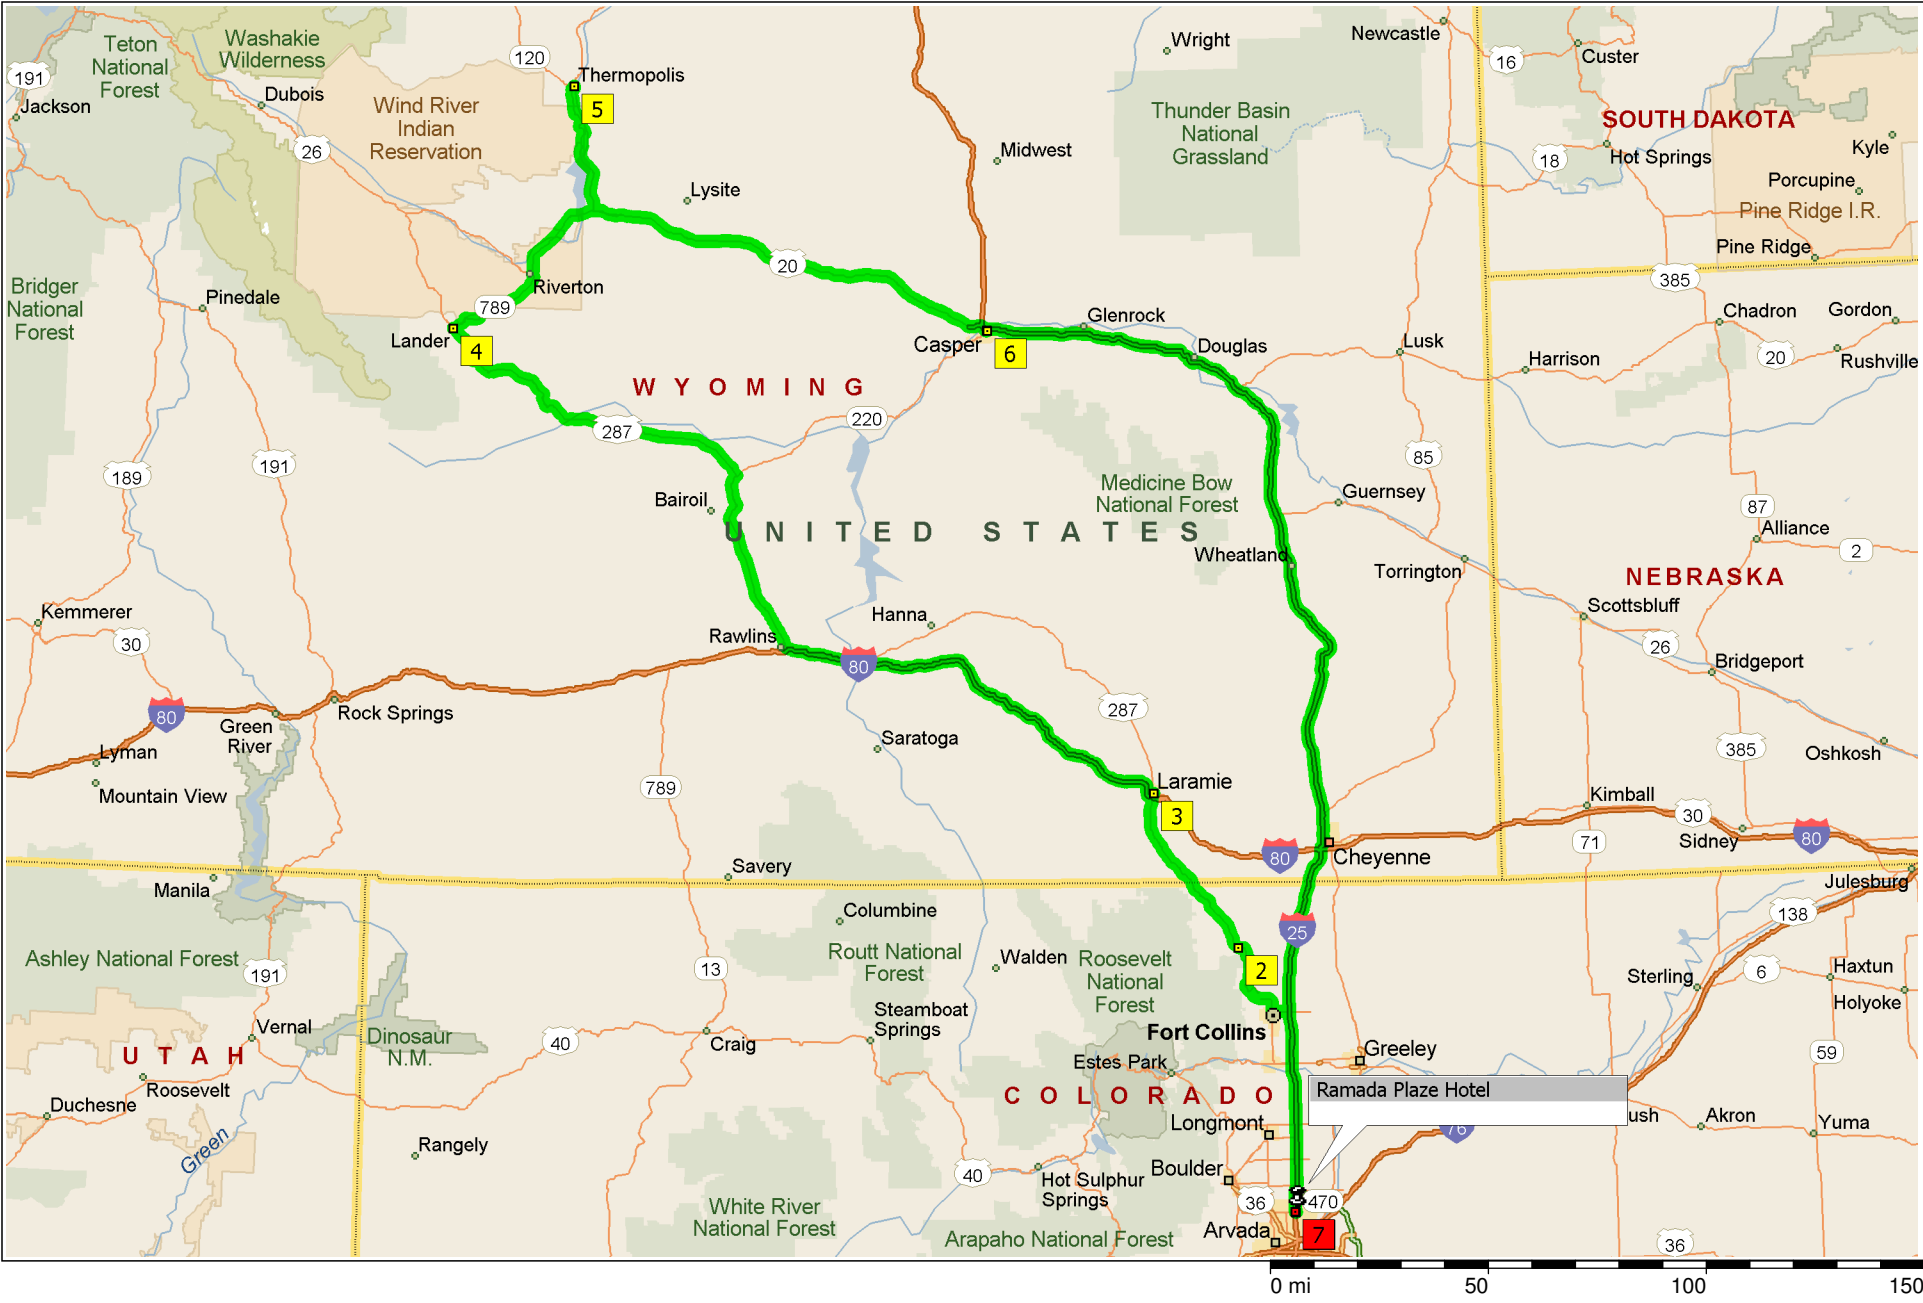

Hop to Thermop Ride

Copyright © 1988-2002 Microsoft Corp. and/or its suppliers. All rights reserved. <http://www.microsoft.com/streets>
© Copyright 2001 by Geographic Data Technology, Inc. All rights reserved. © 2001 Navigation Technologies. All rights reserved. This data includes information taken with permission from Canadian authorities © Her Majesty the Queen in Right of Canada.